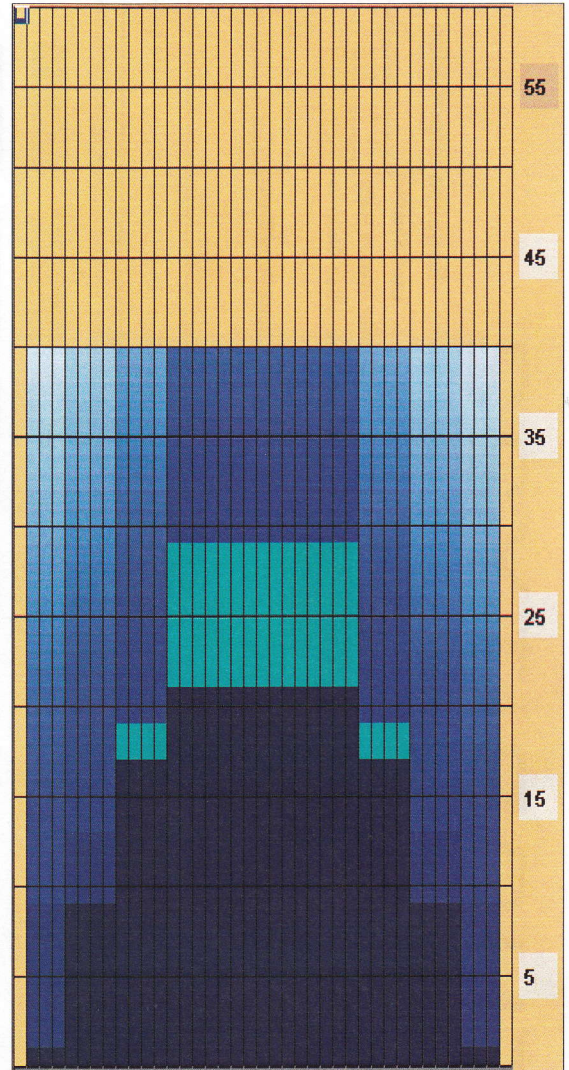

Kegel Challenge Series - SUNSET STRIP - 3240 (50 uL)

Oil Pattern Distance: **40 Feet**   Reverse Brush Drop: **40 Feet**   Oil Per Board: **50 uL**
Forward Oil Total: **15.95 mL**   Reverse Oil Total: **8.75 mL**   Volume Oil Total: **24.7 mL**
Forward Boards Crossed: **319 Boards**   Reverse Boards Crossed: **175 Boards**   Total Boards Crossed: **494 Boards**

	Start	Stop	Loads	Speed	Crossed	Start	End	Feet	T.Oil
1	2L	2R	2	14	74	0.0	1.9	1.9	3700
2	5L	5R	3	18	93	1.9	9.5	7.6	4650
3	9L	9R	4	18	92	9.5	19.7	10.2	4600
4	13L	13R	4	18	60	19.7	29.9	10.2	3000
5	2L	2R	0	18	0	29.9	33.0	3.1	0
6	2L	2R	0	22	0	33.0	40.0	7.0	0

Navigation: Forward Reverse More

	Start	Stop	Loads	Speed	Crossed	Start	End	Feet	T.Oil
1	2L	2R	0	30	0	40.0	21.0	-19.0	0
2	13L	13R	2	14	30	21.0	17.1	-3.9	1500
3	9L	9R	2	14	46	17.1	13.2	-3.9	2300
4	5L	5R	2	14	62	13.2	9.3	-3.9	3100
5	2L	2R	1	10	37	9.3	7.9	-1.4	1850
6	2L	2R	0	10	0	7.9	0.0	-7.9	0

Navigation: Forward Reverse More

Conditioner:
Type In or Select One

TransferType:
Type In or Select One

- Forward
- Reverse
- Combined
- Buff